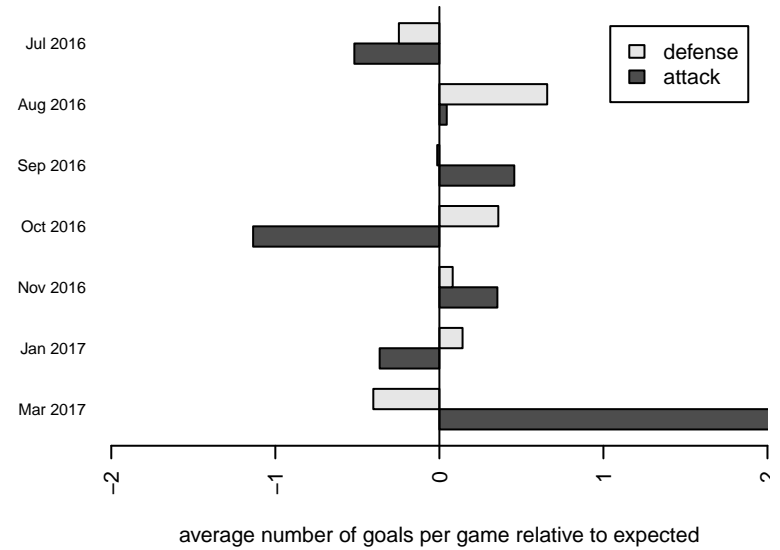

Performance relative to 13 month average