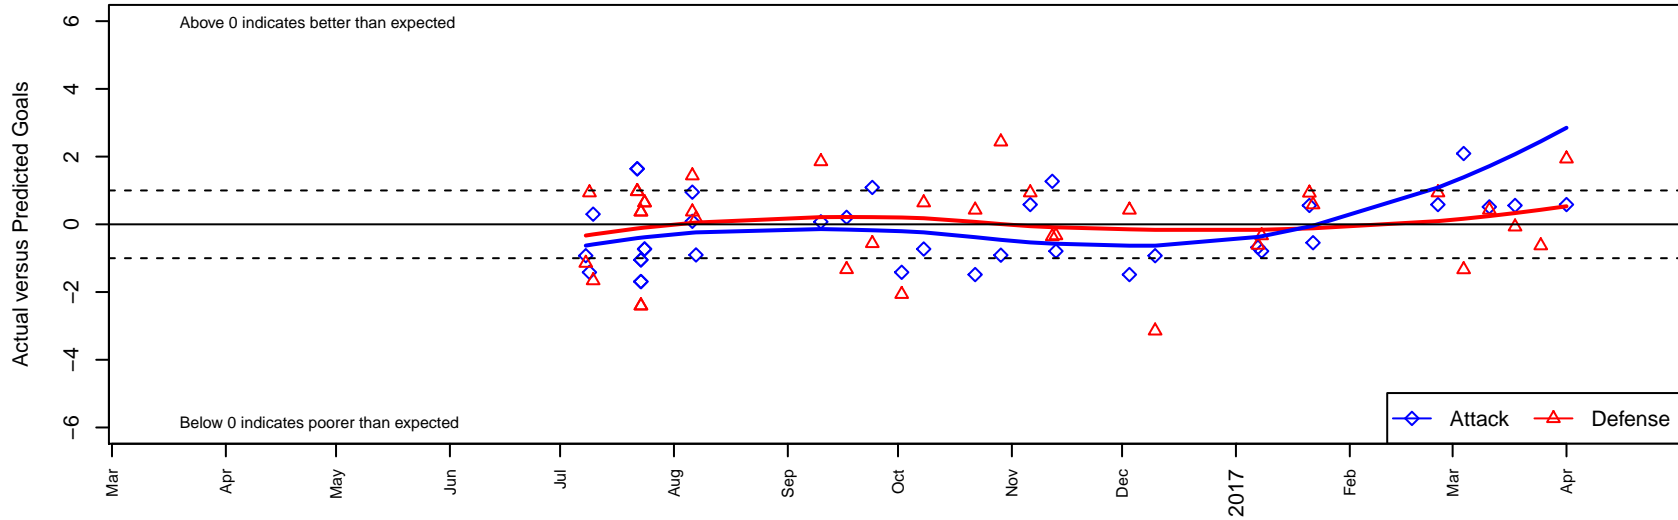

Crossfire Select Bates G04

Crossfire Select
 Redmond, WA
 G04 total strength=749
 attack=1.27 defense=0.55
 fall league = NPSL Div 2 (04) U13
 spr league = Spr NPSL (04) Div 2 U13

alt names used:
 Crossfire Select G04 Bates
 Crossfire Select G04 Bates
 Crossfire Select G04 Bates
 Crossfire Select G04 Bates
 CFS G04 – Silver – Bates
 Crossfire Select G04 Bates

Venues played:
 2016 Seattle United Cup GU13 Silver
 2016 Crossfire Select U12 Gold
 2016 Crossfire Select U13 Bronze
 2016 Dungeness Cup GU13 Olympic
 2016 NPSL Division 2 (04) U13
 2016 Founders Cup G04 Div A
 2016 Spr NPSL (04) Division 2 U13

Crossfire Select Bates G04
 Dots are actual minus expected GF (blue circles) and GA (red triangles).
 Blue line is smoothed change in attack strength. Red is smoothed change in defense strength.

**attack and defense variance (black dot)
relative to other teams
and top 10 in region**