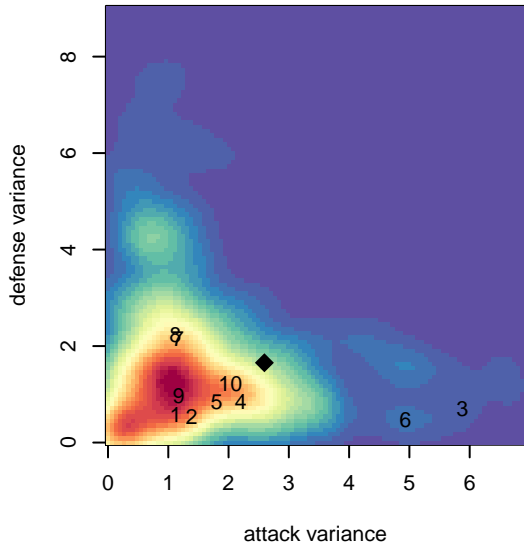

Crossfire Select Bates G04

Crossfire Select
 Redmond, WA
 G04 total strength=749
 attack=1.27 defense=0.55
 fall league = NPSL Div 2 (04) U13
 spr league = Spr NPSL (04) Div 2 U13

alt names used:
 Crossfire Select G04 Bates
 Crossfire Select G04 Bates
 Crossfire Select G04 Bates
 Crossfire Select G04 Bates
 CFS G04 – Silver – Bates
 Crossfire Select G04 Bates

Crossfire Select Bates G04
 Dots are actual minus expected GF (blue circles) and GA (red triangles).
 Blue line is smoothed change in attack strength. Red is smoothed change in defense strength.

**attack and defense variance (black dot)
relative to other teams
and top 10 in region**