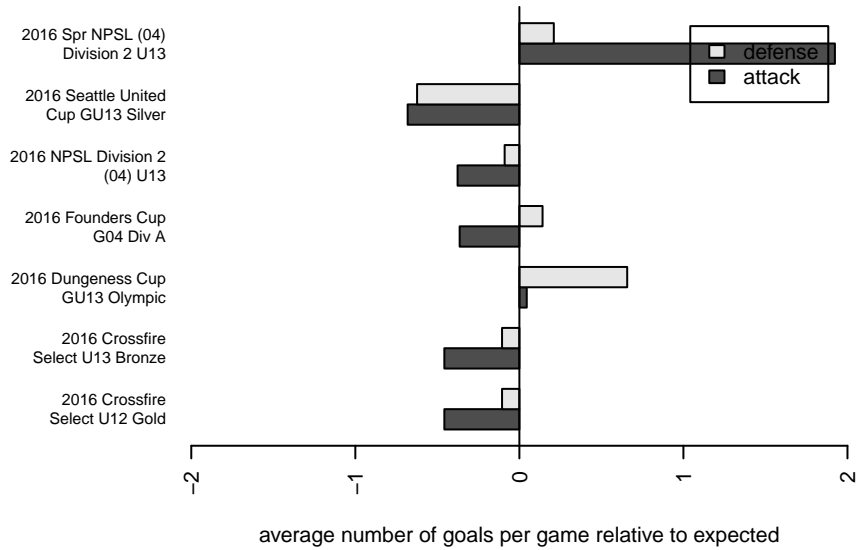

Performance relative to 13 month average