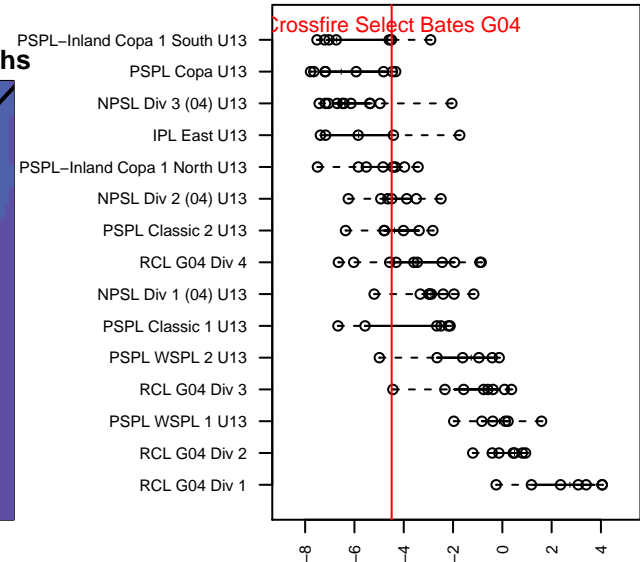

**attack and defense rating
relative to others at age
and all opponents in last 13 months**