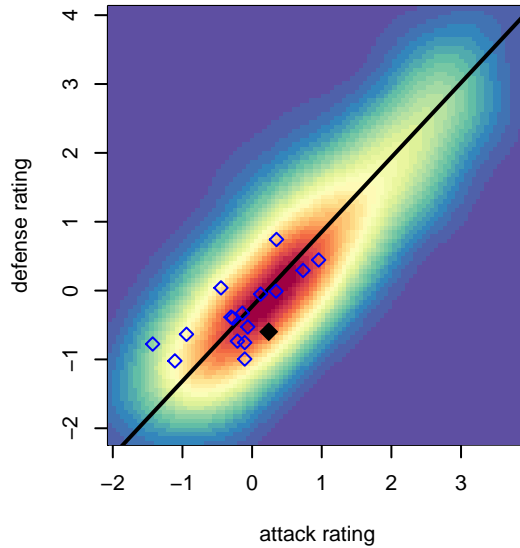

**attack and defense rating
relative to others at age
and all opponents in last 13 months**